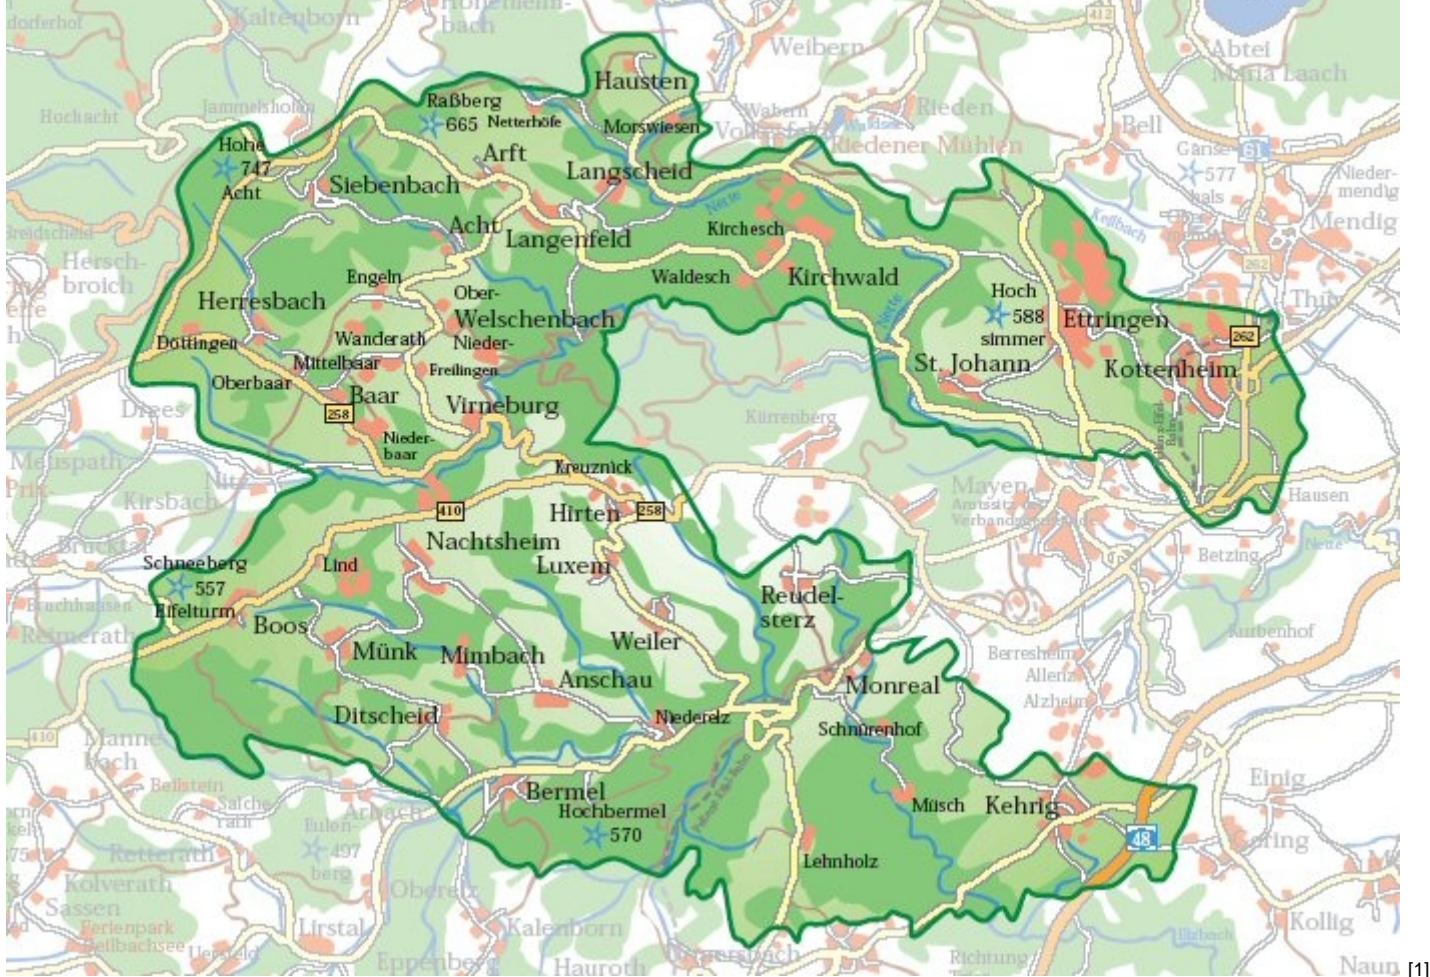

Published on *Virneburg / Vordereifel* (<https://virneburg-eifel.de>)

[Home](#) > [Municipality](#) > VG Vordereifel

VG Vordereifel

[1]

Powered by [Drupal](https://www.drupal.org/)

Source URL (modified on 2015-11-11 13:17): <https://virneburg-eifel.de/?q=en/node/249>

Links

[1] https://virneburg-eifel.de/?q=en/en/sites/default/files/styles/large__480x480_/public/karte-vg.jpeg&itok=Qrt6piQm